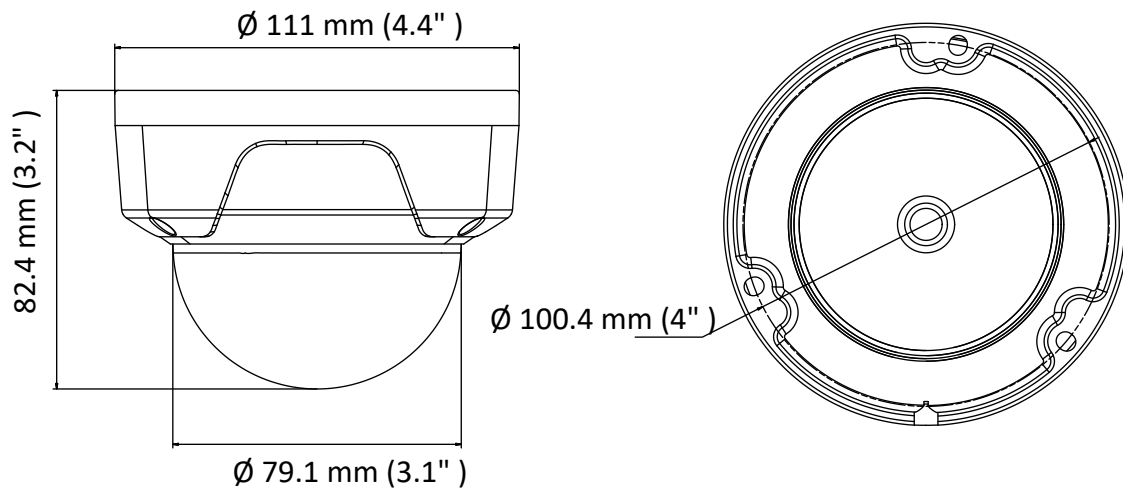

API	ONVIF (PROFILE S, PROFILE G), ISAPI
Simultaneous Live View	Up to 6 channels
User/Host	Up to 32 users 3 levels: Administrator, Operator, and User
Client	HiLookVision PC Client, HiLookVision App
Web Browser	IE8+, Chrome 41.0-44, Firefox 30.0-51, Safari 8.0-11
Interface	
Communication Interface	1 RJ45 10M/100M self-adaptive Ethernet port
General	
Operating Conditions	-30 °C to 50 °C (-22 °F to 122 °F), humidity: 95% or less (non-condensing)
Power Supply	12 VDC ± 25%, 5.5 mm coaxial power plug PoE (802.3af, class 3)
Power Consumption and Current	12 VDC, 0.4 A, Max: 5 W PoE: (802.3af, 36 V to 57 V), 0.2 A to 0.13 A, Max: 7 W
Ingress Protection	IP67, IK10
Material	Without -M model: Bubble: plastic, front cover: plastic, bottom base: metal -M model: Bubble: plastic, front cover: metal, bottom base: metal
Dimensions	Camera: Ø 111 mm × 82.4 mm (Ø 4.4" × 3.2") With package: 134 mm × 134 mm × 108 mm (5.3" × 5.3" × 4.3")
Weight	Without -M model: Camera: Approx. 410 g (0.9 lb.) With package: Approx. 610 g (1.3 lb.) -M model: Camera: Approx. 453 g (1 lb.) With package: Approx. 662 g (1.5 lb.)

Available Models

IPC-D120H (2.8/4/6 mm), IPC-D120H-M (2.8/4 mm)

Dimension

Accessory

HIA-J204
Inclined Ceiling
Mount

HIA-B101-110
Pendant Mount

HIA-B401-110
Wall Mount

HIA-B401-110B
Wall Mount