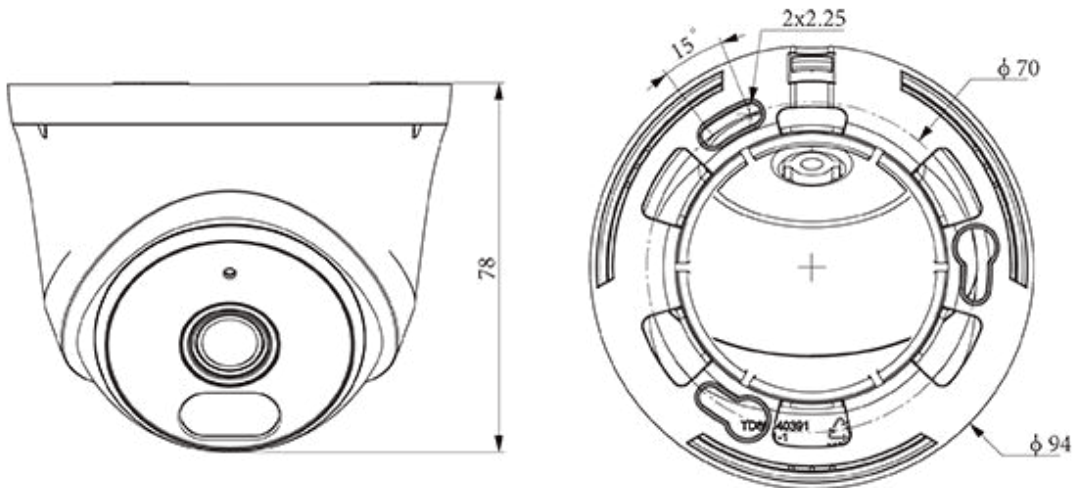

### KEY FEATURES

- Plastic housing
- Up to 1920x1080@30fps
- S+265/H.265/H.264B/H.264M/H.264H
- Color:0.02Lux@(F2.0,AGC ON),B/W:0Lux with IR
- IR Range 30m
- Built-in Mic
- Support Smart surveillance
- Operating Conditions -30°C~60°C(No turning on the light), Humidity 95% or less (no condensation)
- POE 802.3af,MAX 3W

## SPECIFICATIONS

Camera	
Image Sensor	1/3"CMOS
Min. Illumination	Color:0.02Lux@(F2.0,AGC ON),B/W:0Lux with IR
Shutter Time	1s~1/100000s
Day&Night	IR-cut filter with auto switch (ICR)
WDR	DWDR
S/N	>47.8dB
Angle Adjustment	0~340°(P); 0~75°(T); 0~360°(R)
Lens	
Lens Type	Fixed focal lens
Focal Length	2.8mm
Lens Mount	M12
Aperture Range	F2.0
Field of View	94.4°(H); 53.2°(V); 108.2°(D)
DORI Distance	Detect:41.48m Observe:16.46m Recognize:8.3m Identify:4.1m
Illuminator	
IR LEDs	1
IR Distance	30m
Wavelength	850nm
Compression Standard	
Video Compression	S+265/H.265/H.264B/H.264M/H.264H
Video Bit Rate	32k~4Mbps
Audio Compression	G.711A/G.711U
Audio Sampling Rate	8kHz
Image	
Main Stream	PAL:25fps(1920×1080, 1280×720, 704×576, 640×480) NTSC:30fps(1920×1080, 1280×720, 704×480, 640×480)
Sub Stream	PAL:25fps(704×576, 704×288, 352×288, 640×360) NTSC:30fps(704×480, 704×240, 352×240, 640×360)
BLC	Yes
HLC	Yes
AGC	Yes
3D DNR	Yes
White Balance	Auto/Semi-Auto/Manual/Sunshine/Nature Light/Warmlight Lamp/Daylight Lamp/Filament Lamp/Lock White Balance
OSD	Overlay of additional characters in 1 regions, 1 line, with a maximum of 48 characters or 16 Chinese characters per region; 16*16/32*32/48*48
Privacy Mask	4 black static areas
Defog	Yes

## DIMENSIONS (Unit: mm)