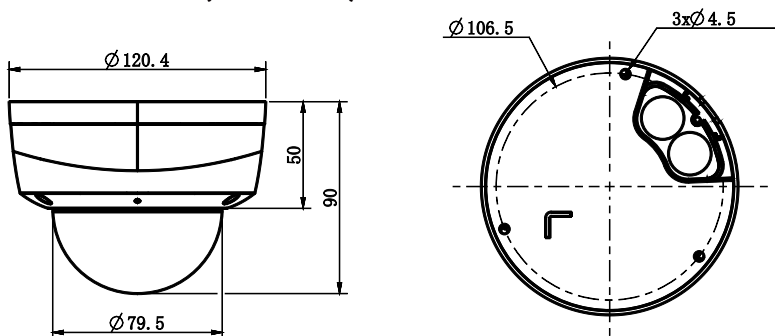

# Tiandy

Network	
Network Storage	Yes(Only Support Tiandy ANR NVR)
Protocols	TCP/IP, HTTP, FTP, DHCP, DNS, DDNS, IPV4, NTP, UDP, ICMP, RTP, RTSP, UPnP
System Compatibility	ONVIF (PROFILE S/T/G), SDK, P2P(Mutually exclusive with Profile G)
Remote Connection	≤2
Client	Easy7, EasyLive Plus
Web	IE10+;Firefox52+;Edge89+;Safari11+;Chrome57+
Wi-Fi	
Wireless Standards	IEEE802.11b/g/n
Frequency Range	2.4GHz ~ 2.4835 GHz
Channel Bandwidth	20/40MHz
Protocols	802.11b: CCK, QPSK, BPSK 802.11g/n: OFDM/HT
Security	WPA-PSK/WPA2-PSK
Transfer Rates	802.11b: 11Mbps 802.11g: 54Mbps 802.11n: up to 150Mbps
Wireless Range	Up to 50m (The performance varies based on actual environment)
Power Consumption	802.11b: 17±1.5dBm@11Mbps 802.11g: 14±1.5dBm@54Mbps 802.11n: 12.5±1.5dBm@150Mbps
Interface	
Communication Interface	1 RJ45 10M/ 100M self adaptive Ethernet port
Audio I/O	Mic in
Alarm I/O	N/A
Reset Button	Yes
On-board storage	Built-in MicroSD card slot, up to 512 GB
General	
Operating Conditions	-40°C~65°C, 0~95% RH
Web Client Language	19 languages Simple Chinese/Traditional Chinese/English/Spanish/Korean/Italian/Turkish/Russian/Thai/French/ Polish/Dutch/Hebrew/Arabic/Vietnamese/German/Ukrainian/Portuguese/Albanian
Power Supply	DC12V±25%
Power Consumption	MAX: 6W (12V)
Protection	Surge protection 2000V;Lightning proof 6000V;IP66;IK10
Heater	N/A
Dimensions	Φ120×90mm (Φ4.72×3.54 inch)
Weight	0.41Kg

## DIMENSIONS (Unit: mm)