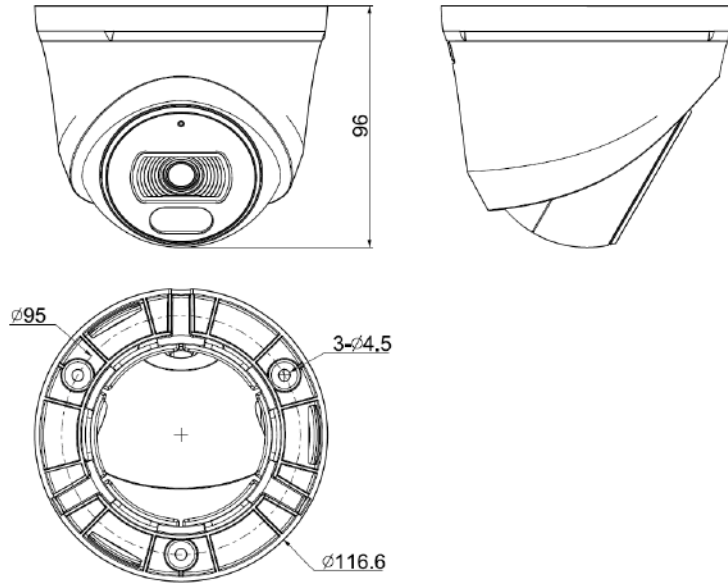

Tiandy Technologies Co.,Ltd.

Email: sales@tiandy.com

Tel: +86-22-58596065

Website: en.tiandy.com

Fax: +86-22-58596048

SPECIFICATIONS

Camera	
Image Sensor	1/2.9" CMOS
Signal System	PAL/NTSC
Min. Illumination	Color: 0.02Lux@ (F2.0, AGC ON), B/W: 0Lux with IR
Shutter Time	1s to 1/100,000s
Day & Night	Dual IR Cut Filter with Auto Switch
Wide Dynamic Range	Digital WDR
Angle Adjustment	Bracket, pan: 0° to 340°, tilt: 0° to 75°, rotate: 0° to 360°
Lens	
Lens Type	Fixed
Focus	2.8mm
Lens Mount	M12
Aperture	F2.0, Fixed
FOV	Horizontal field of view: 102.8° Vertical field of view: 57.6° Diagonal field of view: 117.3°
Illuminator	
IR LEDs	2
IR Range	Up to 30 m
Wavelength	850nm
White LEDs/Warmlights	N/A
Range	N/A
Compression Standard	
Video Compression	S+265/H.265/H.264
Video Bit Rate	32 Kbps-4Mbps
Audio Compression	G.711A/G.711U
Audio Bit Rate	8K
Image	
Max. Resolution	1920×1080
Main Stream	PAL: 25fps(1920x1080, 1280x720, 704x576, 640x480) NTSC:30fps(1920×1080, 1280×720, 704×480, 640×480)
Sub Stream	PAL: 25fps(704x576, 704x288, 352x288, 640x360) NTSC: 30fps(704x480, 704x240, 352x240, 640x360)
Third Stream	N/A
Image Setting	Saturation, brightness, contrast, sharpness, adjustable by client software or web browser
Image Enhancement	BLC/3D DNR/HLC
ROI	N/A
OSD	16×16, 32×32, 48×48, adaptable size, Letters Such as Week, Date, Time, Total 3 Regions
Picture Overlay	N/A
Privace Mask	Yes, 4 regions
Smart Defog	N/A

* Listed resolutions are only selectable options. It does not mean that all streams can work at their maximum resolution at the same time.

AVAILABLE MODEL

TC-C32XN SPEC: I3/E/Y/2.8MM/V5.0

Tiandy

DIMENSIONS (Unit: mm)