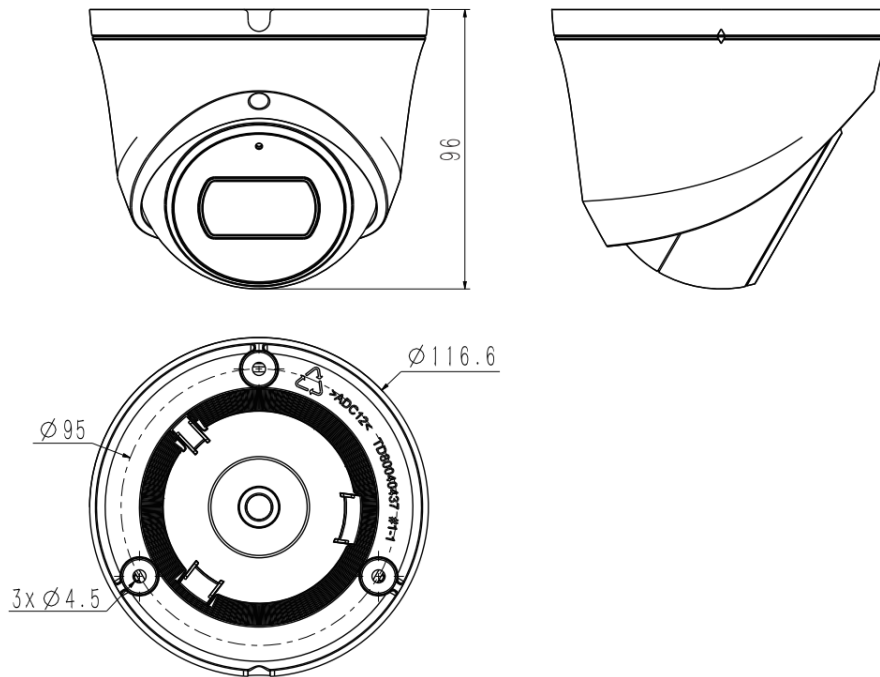

Tiandy Technologies Co.,Ltd.

Email: sales@tiandy.com
Website: en.tiandy.com

Tel: +86-22-58596065
Fax: +86-22-58596048

SPECIFICATIONS

Camera	
Image Sensor	1/2.8"CMOS
Min. Illumination	Color:0.002Lux@(F1.6,AGC ON),B/W:0Lux with IR
Shutter Time	1s-1/100000s
Day&Night	IR-cut filter with auto switch (ICR)
WDR	120dB
S/N	>42dB
Angle Adjustment	0-340°;0-75°;0-360°
Lens	
Lens Type	Fixed
Focal Length	2.8mm
Lens Mount	M12
Aperture Range	F1.6,Fixed
Field of View	100.6°(H);56.5°(V);115.4°(D)
DORI Distance	Detect:38.6m Observe:15.3m Recognize:7.7m Identify:3.8m
Illuminator	
IR LEDs	2
IR Distance	30m
Wavelength	850nm
White LEDs	2
Whitelight Distance	15m
Compression Standard	
Video Compression	S+265/H.265/H.264B/H.264M/H.264H
Video Bit Rate	32k-6Mbps
Audio Compression	G.711A/G.711U/ADPCM_D
Audio Sampling Rate	8kHz/32kHz/48kHz

Tiandy

Image	
Max. Resolution	1920x1080@30fps
Main Stream	PAL: 25fps(1920x1080,1280x720,640x480,704x576) NTSC: 30fps(1920x1080,1280x720,640x480,704x480)
Sub Stream	PAL:25fps(704x576,704x288,640x360,352x288) NTSC:30fps(704x480,704x240,640x360,352x240)
Third Stream	N/A
BLC	Yes
HLC	Yes
AGC	Yes
3D DNR	Yes
White Balance	Auto/Semi-auto/Manual/Sunny/Natural light/Warm light/Sodium lamp/Incandescent lamp/Locked white balance
ROI	8 regions
Corridor mode	N/A
EIS	N/A
OSD	1region;16*16/32*32/48*48
Picture Overlay	N/A
Privacy Mask	4 regions
Defog	Yes
Feature	
Alarm Trigger	Motion Detection;Mask Alarm;Disk Full;Disk R/W Error;IP Address Conflict
Linkage Method	trigger warmlight;trigger recording;trigger capture;notify surveillance center
Video Analytics	Tripwire;Perimeter

DIMENSIONS (Unit: mm)

ACCESSORIES

A36

TC-P54BM SpecV5

A29