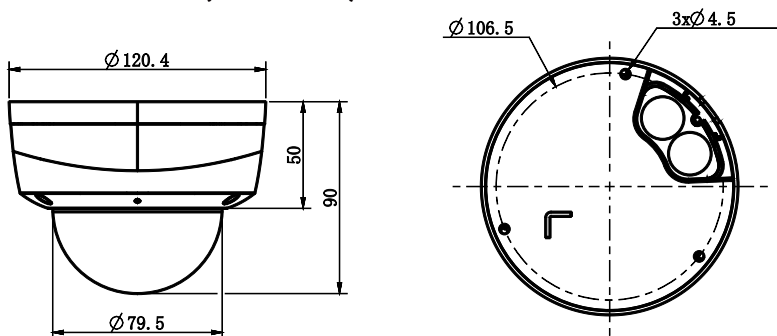

* Listed resolutions are only selectable options. It does not mean that all streams can work at their maximum resolution at the same time.

AVAILABLE MODEL

TC-C38KS SPEC: I3/E/Y/2.8MM/V4.0

Tiandy

DIMENSIONS (Unit: mm)