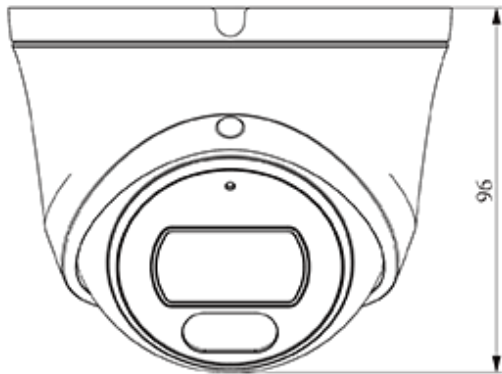

## Interface

Communication Interface	1*RJ-45 (10/100 Base-T)
Built-in Mic	Yes
On-board Storage	Support microSD/microSDHC/microSDXC card, up to 512GB
RTC	Yes

Package Dimensions 140(L)140(W)120(H)mm

GrossWeight 0.7kg

## DIMENSIONS (Unit: mm)