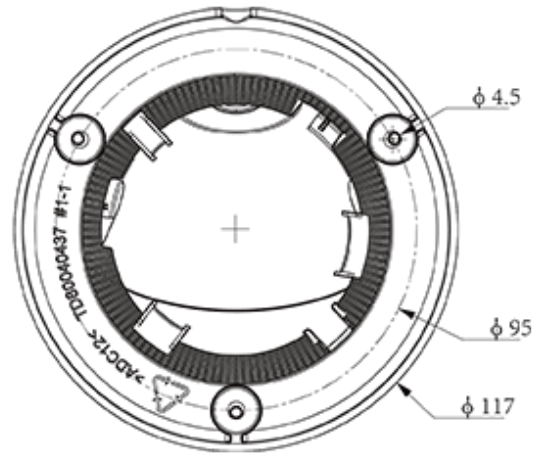

## Interface

Communication Interface	1*RJ-45 (10/100 Base-T)
Built-in Mic	Yes
On-board Storage	Support microSD/microSDHC/microSDXC card, up to 512GB
RTC	Yes

## DIMENSIONS (Unit: mm)