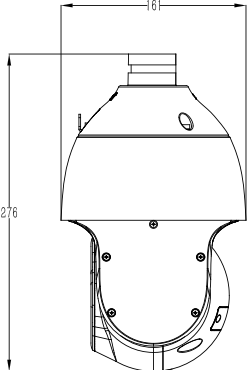

* Listed resolutions are only selectable options. It does not mean that all streams can work at their maximum resolution at the same time.

AVAILABLE MODEL

TC-H324S SPEC: 23X/I/E/C/V3.0

DIMENSIONS

Unit: mm