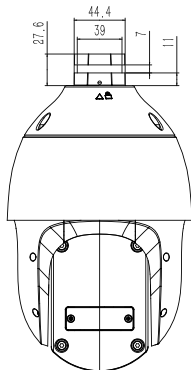

* Listed resolutions are only selectable options. It does not mean that all streams can work at their maximum resolution at the same time.

AVAILABLE MODEL

TC-H324S SPEC: 23X/I/E/C/V3.0

DIMENSIONS

Unit: mm