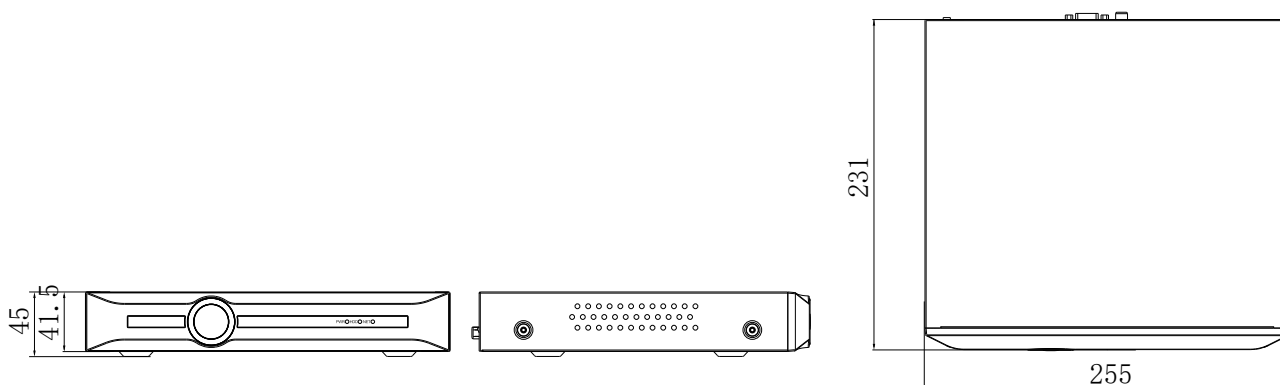

SPECIFICATIONS

Input	
Video Input	10-ch
Max Resolution	6MP
Two-way Audio Input	N/A
Bandwidth	Income 60Mbps; Outgoing 40Mbps
Output	
HDMI/VGA Output	HDMI 1-ch, 3840x2160, 1920x1080, 1280x720, 1024x768, 1366x768, 1440x900, 1280x800 VGA 1-ch, 1920x1080, 1280x720, 1024x768, 1366x768, 1440x900, 1280x800
Screen Split	1/3/4/5/6/7/8/9/10
Audio Output	1xRCA
Decoding	
Decoding Format	S+265/H.265/H.264
Recording Resolution	6MP/5MP/4MP/3MP/1080P/UXGA/720P/VGA/4CIF/DCIF/2CIF/CIF/QCIF
Preview Capability	1x6MP, 1x5MP, 1x4MP, 1x3MP, 4x1080P, 10x720P, 10x4CIF
Synchronous Playback	1x6MP, 1x5MP, 1x4MP, 1x3MP, 3x1080P, 4x720P
Records Encryption	N/A
Hard Disk	
SATA	1 SATA interface for 1 HDDs
Capacity	Up to 10TB for each HDD
eSATA Interface	N/A
Array Type	N/A
External Interface	
Network Interface	1xRJ45 self-adaptive 10/100 Mbps network interface
USB Interface	2xUSB 2.0
Serial Interface	N/A
Alarm In/Out	N/A
Network	
Protocol	HTTP, HTTPS, TCP/IP, UDP, UPnP, ICMP, IGMP, DHCP, DNS, DDNS, EasyDDNS, NTP, SMTP, SSL, QoS, IPv4, IPv6, IP Filter, Telnet, SSH, RTSP, RTP, RTCP, ARP
System Compatibility	ONVIF (PROFILE S/T), SDK, P2P
General	
Web Version	Web6
Language	English, Turkish
Operating Conditions	-10~55°C, 10%~90% RH
Power Supply	DC12V 3.3A
Consumption (without HDD)	≤10W
Chassis	1U
Dimensions	44x255x231mm, (1.78x10.04x9.09 inch)
Weight (without HDD)	0.8Kg (1.76lb)

Tiandy

AVAILABLE MODEL

TC-R3110 SPEC: I/B/V3.0

DIMENSIONS (Unit: mm)

Physical Interfaces

DISTRIBUTED BY

Tiandy Technologies Co.,Ltd.

Email: sales@tiandy.com