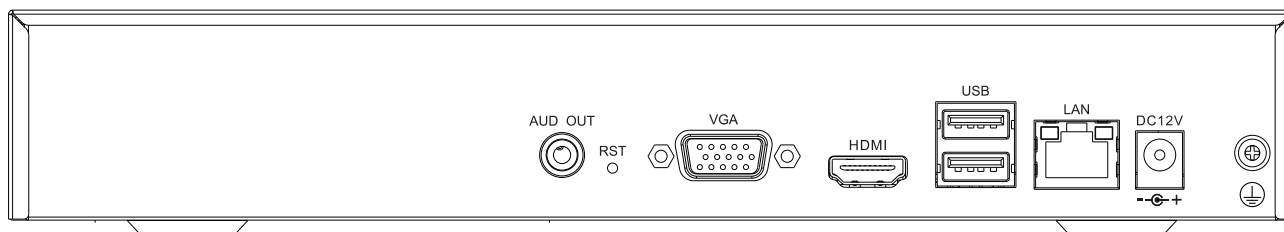

SPECIFICATIONS

Input	
Video Input	10-ch
Max Resolution	6MP
Two-way Audio Input	N/A
Bandwidth	Income 60Mbps; Outgoing 40Mbps
Output	
HDMI/VGA Output	HDMI 1-ch, 3840x2160, 1920x1080, 1280x720, 1024x768, 1366x768, 1440x900, 1280x800 VGA 1-ch, 1920x1080, 1280x720, 1024x768, 1366x768, 1440x900, 1280x800
Screen Split	1/3/4/5/6/7/8/9/10
Audio Output	1xRCA
Decoding	
Decoding Format	S+265/H.265/H.264
Recording Resolution	6MP/5MP/4MP/3MP/1080P/UXGA/720P/VGA/4CIF/DCIF/2CIF/CIF/QCIF
Preview Capability	1x6MP, 1x5MP, 1x4MP, 1x3MP, 4x1080P, 10x720P, 10x4CIF
Synchronous Playback	1x6MP, 1x5MP, 1x4MP, 1x3MP, 3x1080P, 4x720P
Records Encryption	N/A
Hard Disk	
SATA	1 SATA interface for 1 HDDs
Capacity	Up to 10TB for each HDD
eSATA Interface	N/A
Array Type	N/A
External Interface	
Network Interface	1xRJ45 self-adaptive 10/100 Mbps network interface
USB Interface	2xUSB 2.0
Serial Interface	N/A
Alarm In/Out	N/A
Network	
Protocol	HTTP, HTTPS, TCP/IP, UDP, UPnP, ICMP, IGMP, DHCP, DNS, DDNS, EasyDDNS, NTP, SMTP, SSL, QoS, IPv4, IPv6, IP Filter, Telnet, SSH, RTSP, RTP, RTCP, ARP
System Compatibility	ONVIF (PROFILE S/T), SDK, P2P
General	
Web Version	Web6
Language	English, Turkish
Operating Conditions	-10~55°C, 10%~90% RH
Power Supply	DC12V 3.3A
Consumption (without HDD)	≤10W
Chassis	1U
Dimensions	44x255x231mm, (1.78x10.04x9.09 inch)
Weight (without HDD)	0.8Kg (1.76lb)

Tiandy

AVAILABLE MODEL

TC-R3110 SPEC: I/B/V3.0

DIMENSIONS (Unit: mm)

Physical Interfaces

DISTRIBUTED BY

Tiandy Technologies Co.,Ltd.

Email: sales@tiandy.com