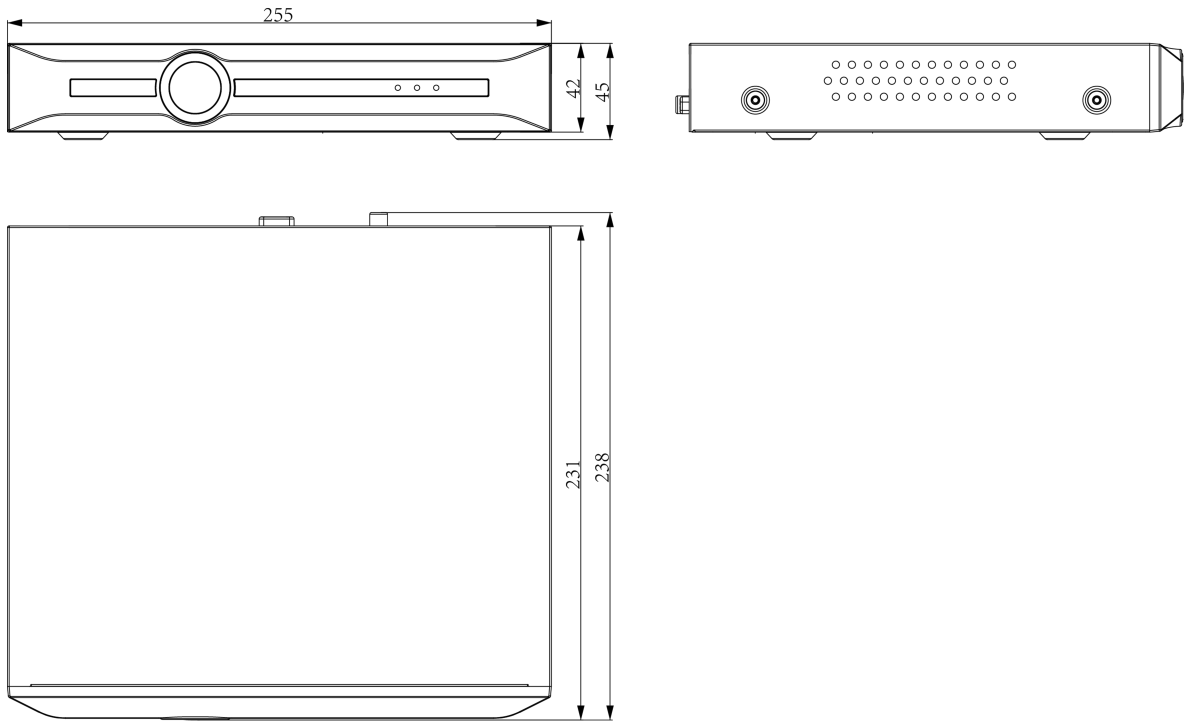

TC-R3120 Spec:I/B/V3.0

1HDD 20ch NVR

Lite Series

KEY FEATURES

- Up to 20-ch IP camera accesses
- Incoming/Outgoing bandwidth: 80Mbps/80Mbps
- S+265, H.265, S+264, H.264 video formats
- Max. decoding capability: 8MP(30fps) × 1 or 1080P(30fps) × 4
- Up to 16 channels-ch synchronous playback
- Up to 10 TB capacity for each HDD
- Simultaneous HDMI and VGA outputs
- HDMI output at up to 4K resolution
- 1 × RJ-45, 10/100 Mbps self-adaptive Ethernet port
- S+ 265 compression effectively reduces the storage space by up to 75%
- Support cloud upgrade

Intelligent Analytics	
AI by Camera	Tripwire; Double Tripwire; Perimeter; Object Abandon; Object Missing; Running; Parking; Loitering; Video Abnormal; Audio Abnormal; On Duty Detection; Crowd Detection; People Counting; Face Detection; Smart Alarm; Human/Vehicle Classification
VCA Search	Early-warning Search; Behavior Search; Face Search
Face Detection	
Face Attributes	Gender; Age
Storage	
HDD Capacity	Up to 10 TB capacity for each HDD
Disk Group	1 Disk Group
External Port	
USB	2×USB2.0
HDMI	1×HDMI(supports up to 4K resolution output)
VGA	1×VGA
Network Interface	1×RJ-45, 10/100 Mbps self-adaptive Ethernet port
SATA	1×SATA interface
General	
UI Language	Simple Chinese; Traditional Chinese; English; Spanish; Korean; Italian; Turkish; Russian; Thai; French; Polish; Dutch; Hebrew; Arabic; Vietnamese; German; Ukrainian; Portuguese; Albanian; Indonesian; Greek
Power Supply	DC12V
Power Consumption	<10W(HDD not included, idling)
NetWeight	0.8 kg
GrossWeight	1.45 kg
Boundary Dimensions	255(L)231(W)45(H)mm
Package Dimensions	385(L)80(W)280(H)mm
Operating Temperature	-10°C~+55°C (+14°F~+131°F)
Operating Humidity	10%~90%RH (non-condensing)
Storage Temperature	-20°C~+60°C (-4°F~+140°F)
Package Kit	Network Video Recorder×1; Screw Pack×1; Mouse×1; Power Adapter(DC12V 3.33A)×1; European Standard Power Cord×1; Instructions×1; Parts List×1

DIMENSIONS (Unit: mm)

Physical Interfaces