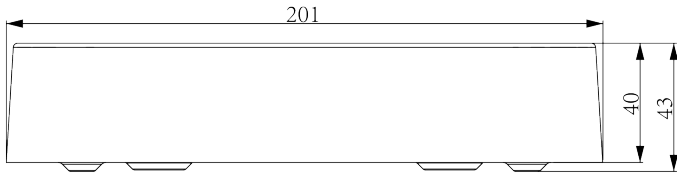

### KEY FEATURES

- Up to 8-ch IP camera inputs
- Access/forwarding bandwidth at 60Mbps/40Mbps
- S+265, H.265, S+264, H.264 video formats
- 6MP(30fps)×1, 5MP(30fps)×1, 4MP(30fps)×2, 3MP(30fps)×2, 1080P(30fps)×4 preview decoding capacity
- 4-ch synchronous playback
- 6MP(30fps)×1, 5MP(30fps)×1, 4MP(30fps)×1, 3MP(30fps)×2, 1080P(30fps)×3 playback decoding capacity
- Up to 6TB capacity for each HDD
- 1×HDMI output
- HDMI output at up to 4K resolution
- 1×RJ-45, 10/100 Mbps self-adaptive Ethernet port
- PoE Interface, 8×RJ45, 10/100 Mbps self-adaptive Ethernet port
- S+ 265 compression effectively reduces the storage space by up to 75%
- Support cloud upgrade

PoE	
PoE Interface	8×RJ45, 10/100 Mbps self-adaptive Ethernet port
PoE Budget	45W
Power per PoE Port	30W
Standard	IEEE 802.3 af/at
General	
UI Language	English; Spanish; Italian; Turkish; French; Polish; Dutch; Hebrew; German; Portuguese
Power Supply	DC48V 1.35A
Power Consumption	<10W(without HDD&without PoE)
NetWeight	0.45kg
GrossWeight	0.85kg
Boundary Dimensions	200(L)200(W)43(H)mm
Package Dimensions	315(L)70(W)235(H)mm
Operating Temperature	-10°C~+55°C
Operating Humidity	10%~90%RH
Storage Temperature	-10°C~+55°C
Storage Humidity	10%~90%RH
Package Kit	Network Video Recorder; Screw pack; Mouse; Power adapter

## DIMENSIONS (Unit: mm)