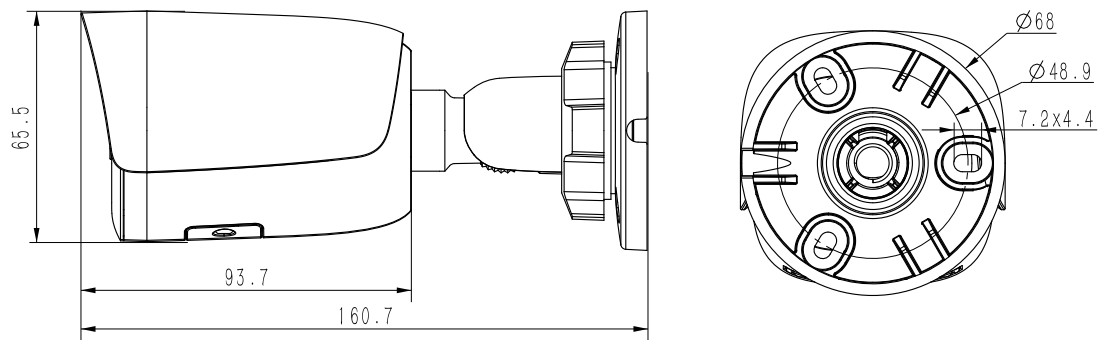

Network	
ANR	N/A
Protocols	TCP/IP, ICMP, HTTP, HTTPS, DHCP, DNS, DDNS, RTP, RTSP, RTCP, PPPoE, MULTICAST, UPnP, FTP, IPV4, NTP, SMTP, IGMP, 802.1x, QoS, IPV6, ARP, UDP, SNMP, SSL, Telnet, SNTp, RTMP, SFTP, NFS
System Compatibility	ONVIF (PROFILE S/T/G), SDK, Milestone, CGI, P2P
Remote Connection	≤7
Client	Easy7, EasyLive
Web Version	Web6
Interface	
Communication Interface	1 RJ45 10M/ 100M self adaptive Ethernet port
Audio	Mic in
Alarm	N/A
Reset Button	Yes
On-board storage	Built-in Micro SD card slot, up to 512 GB
General	
Firmware Version	-
Web Client Language	15 languages English, Russian, Spanish, Korean, Italian, Turkish, Simple Chinese, Traditional Chinese, Thai, French, Polish, Dutch, Hebraism, Arabic, Vietnamese
Operating Conditions	-40°C ~ 65°C, 0 ~ 95% RH
Power Supply	DC12V±25%/PoE
Power Consumption	MAX: 6W (12V) MAX: 7W (PoE)
Protection	IP67, Lightning protection, surge protection and voltage transient protection meets EN 55035:2017
Heater	N/A
Dimensions	160.8×68×74.5mm (6.33×2.68×2.93 inch)
Weight	0.48Kg (1.06lb)

## DIMENSIONS