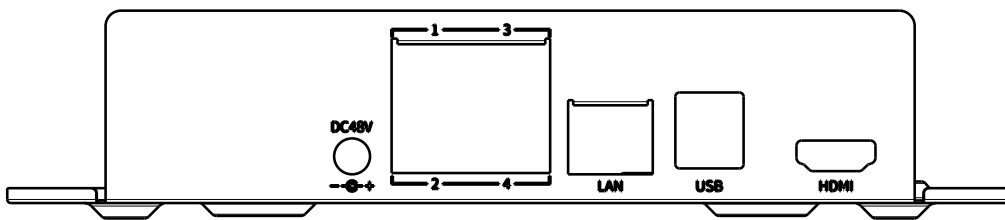

Physical Interfaces

DISTRIBUTED BY

Tiandy Technologies Co.,Ltd.

Email: sales@tiandy.com
Website: en.tiandy.com

Tel: +86-22-58596178
Fax: +86-22-58596048