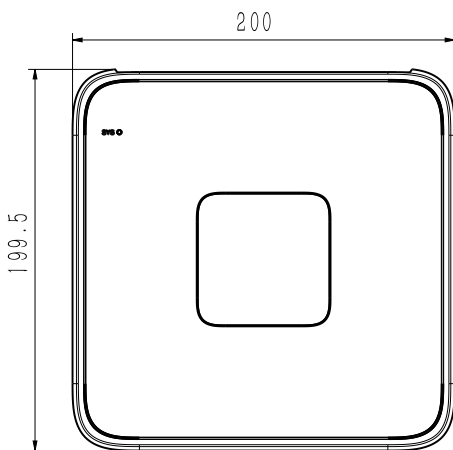

Intelligent Analytics	
VCA Detection by Camera	Advanced Intelligence
VCA Search	N/A
Face Detection by Camera	
Performance	N/A
Face Attributes	N/A
Face Picture Library	N/A
Face Picture Comparison	N/A
External Port	
HDD	1 SATA ports, up to 6TB for a single HDD. The maximum HDD capacity varies with environment temperature
Disk Group	N/A
RAID	N/A
eSATA	N/A
USB	2*USB2.0
HDMI	1*HDMI
VGA	N/A
RJ-45	1*RJ-45, 10/100 Mbps self-adaptive Ethernet port
SATA	1 SATA interface
RS232	N/A
RS485	N/A
Alarm I/O	N/A
POE	
POE Interface	4×RJ45 self-adaptive 10/100 Mbps network interface
POE Gross Power	28W
Power per POE Port	28W
Max Current per POE Port	600mA
General Parameter	
UI Language	English;Spanish;Italian;French;Dutch;German;Portuguese
Power Supply	DC48V 1A
Power Consumption	<10W(without HDD&without POE)
NetWeight	0.4kg
GrossWeight	0.85kg
Boundary Dimensions	200(L)200(W)43(H)mm
Package Dimensions	315(L)70(W)235(H)mm
Operating Temperature	-10°C~+55°C
Operating Humidity	10%~90%RH
Storage Temperature	-10°C~+55°C
Storage Humidity	10%~90%RH
Package Kit	Network Video Recorder;Screw pack;Mouse;Power adapter

## DIMENSIONS (Unit: mm)