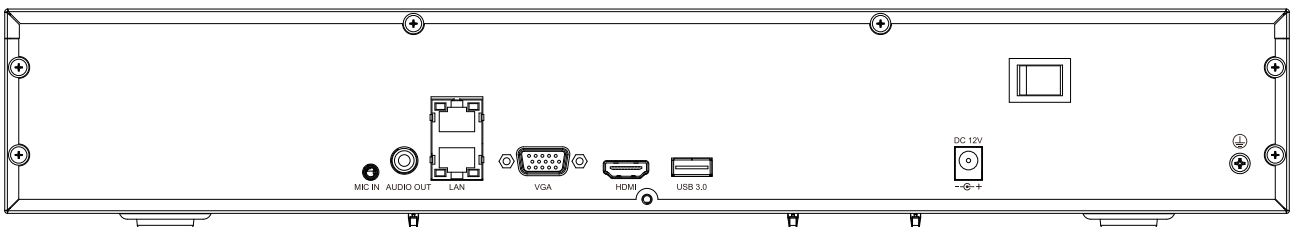

Physical Interfaces

DISTRIBUTED BY

Tiandy Technologies Co.,Ltd.

Email: sales@tiandy.com
Website: en.tiandy.com

Tel: +86-22-58596178
Fax: +86-22-58596048