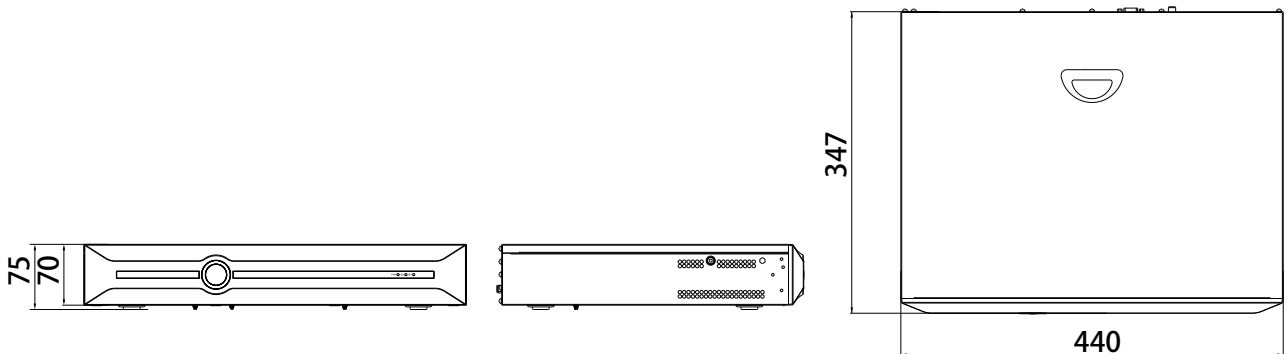

AVAILABLE MODEL

TC-R3440 SPEC: I/B/N/H/C/V4.0

DIMENSIONS (Unit: mm)

Physical Interfaces

DISTRIBUTED BY

Tiandy Technologies Co.,Ltd.

Email: sales@tiandy.com
Website: en.tiandy.com

Tel: +86-22-58596178
Fax: +86-22-58596048